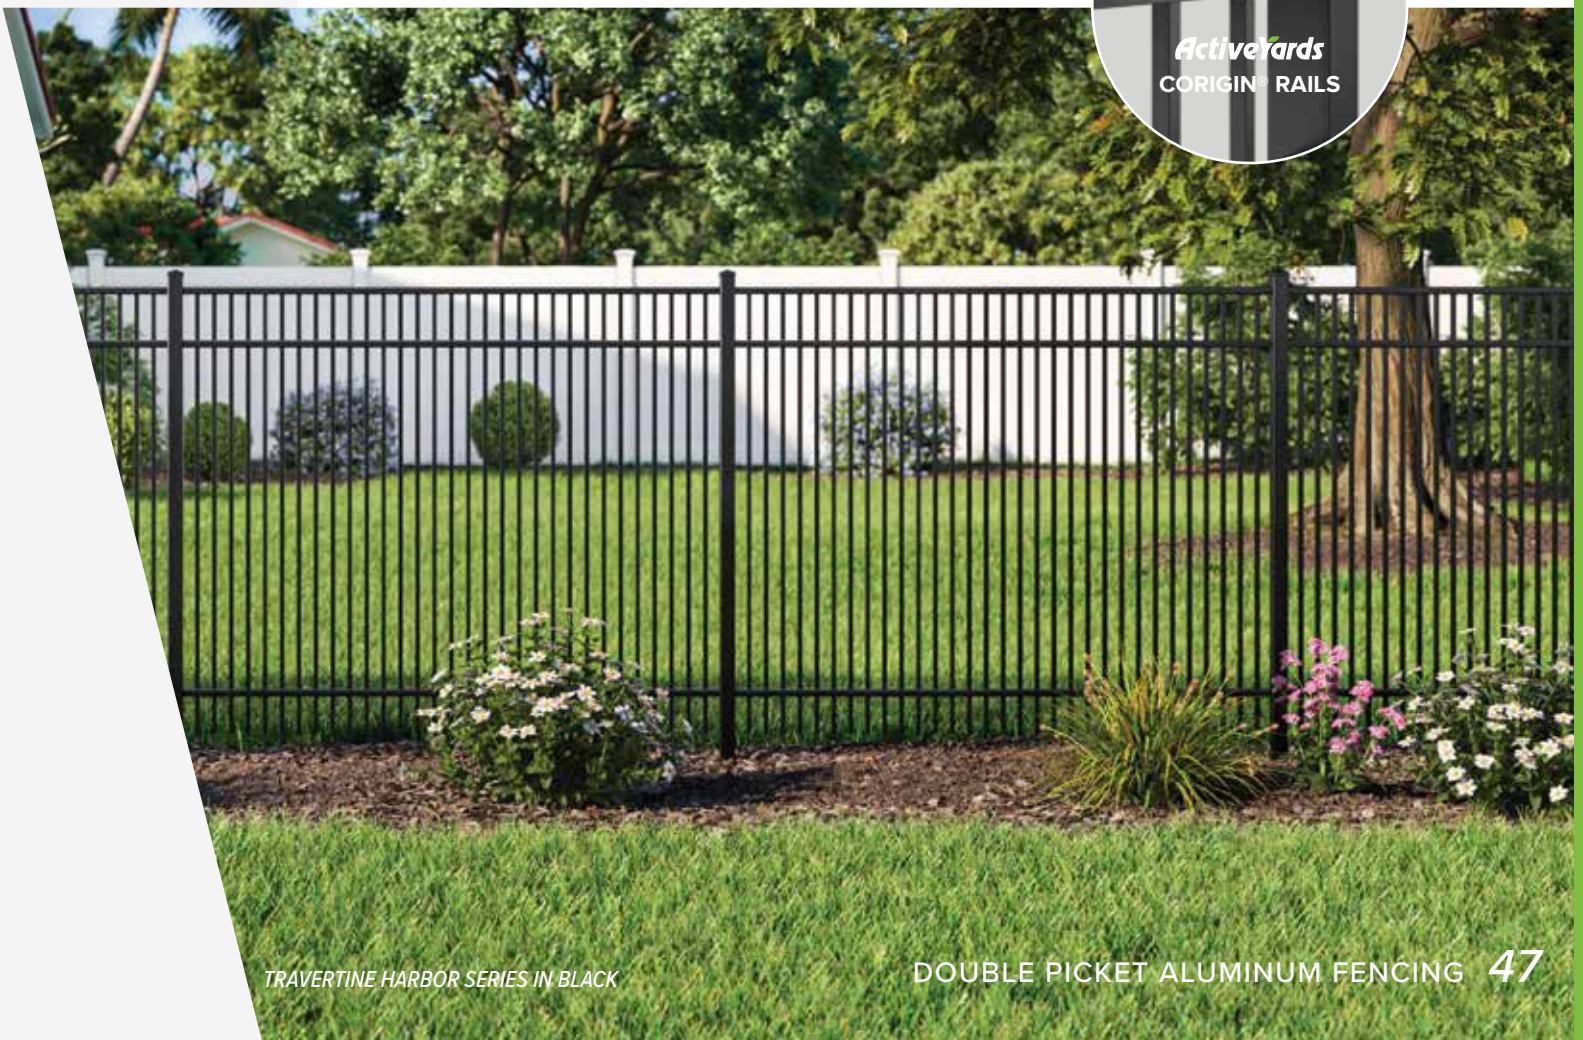

CORIGIN COLLECTION

HARBOR SERIES — 4' HEIGHTS

Black

CLASSIC COLLECTION

See page 35 for colors, grades and additional heights available.

ACCESSORIES & HARDWARE

PUPPY PICKET ADD-ON-PANEL

The **Puppy Picket Add-On Panel by ActiveYards** for aluminum fencing provides a flexible, easy to install solution that keeps small pets safely contained in your yard. Featuring a clip-on assembly that requires minimal screws, the add-on panels can also be angled to follow the slope of an existing fence. The panels are compatible with most Harbor Series fence styles (except Basalt, Diamond and Travertine). Depending upon your personal taste and existing fence style, panels can be installed two ways — creating either a flat top or picket top design.