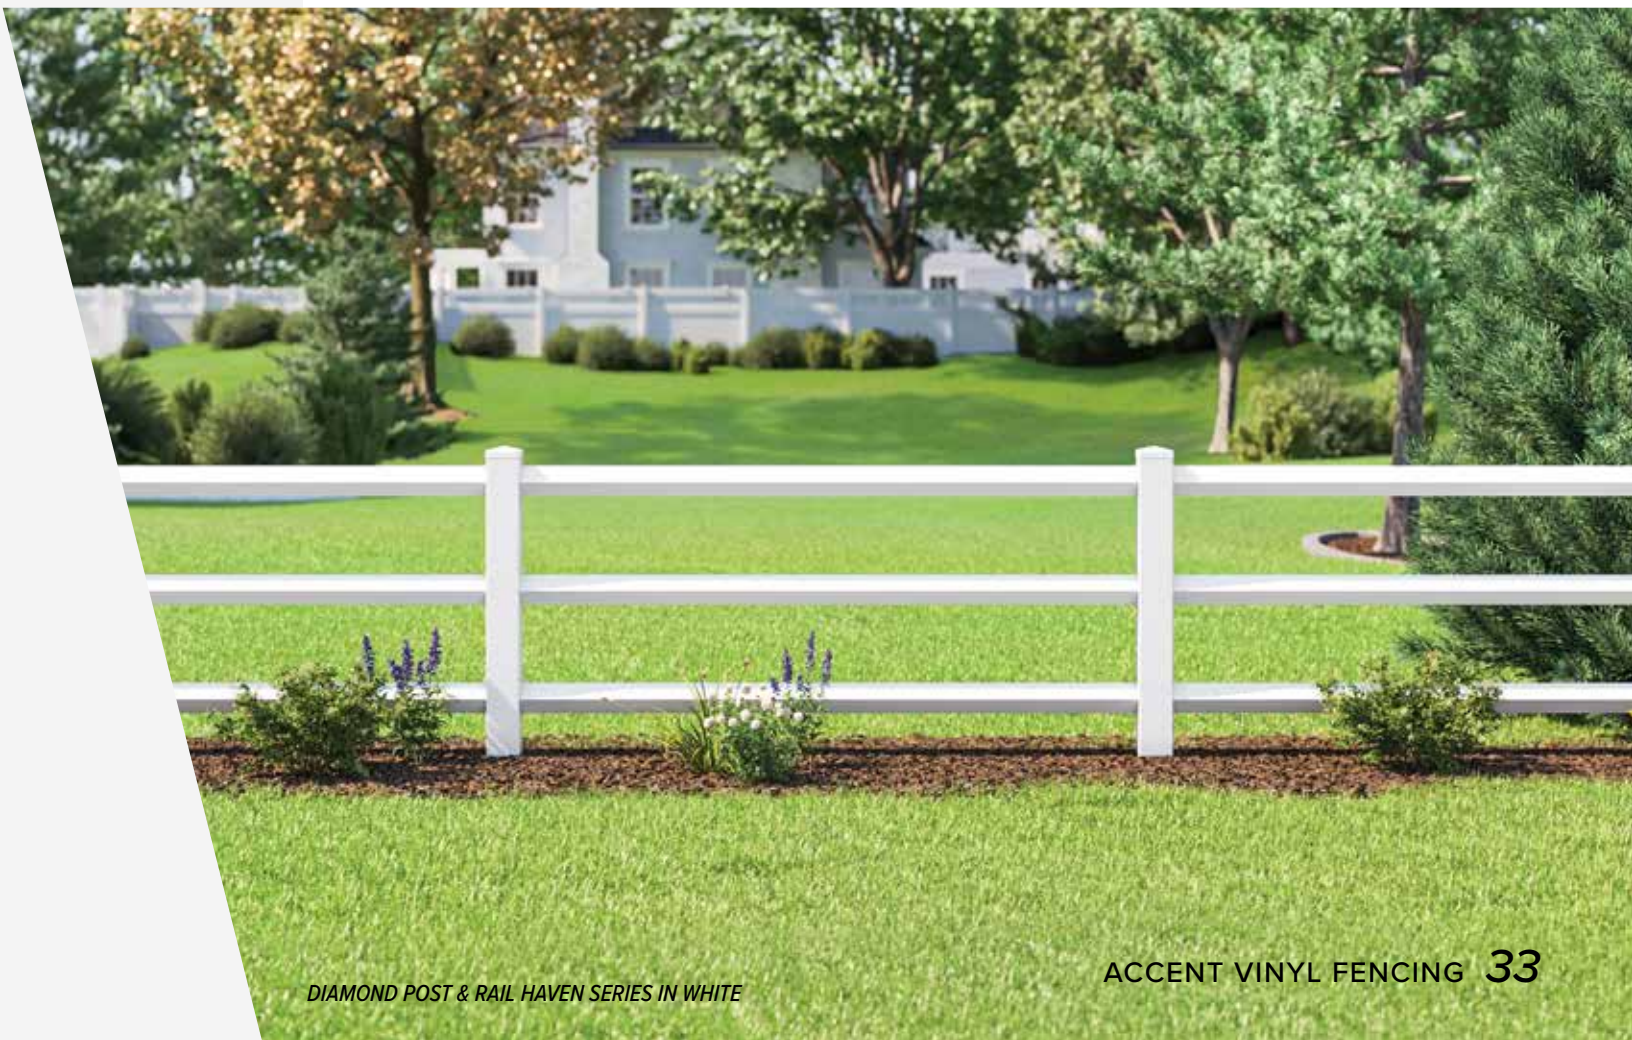

HAVEN SERIES

Ranch Rail 2 Rail

Ranch Rail 3 Rail

Ranch Rail 4 Rail

Ranch Rail Cross-buck

DIAMOND POST & RAIL

A unique alternative to traditional ranch rail fencing, the **Diamond Post & Rail by ActiveYards** is a great way to tame your open space or define your property boundary without compromising views. Perfect for rural applications, Diamond Post & Rail also provides an open fencing solution for residential and commercial applications. Available in two styles, this fence will stand out for its simplicity and design.

White

HAVEN SERIES

Diamond Post & Rail 2 Rail

Diamond Post & Rail 3 Rail

A photograph of a dog, possibly a Border Collie, running on a green lawn. The dog is holding a large orange carrot in its mouth. In the background, a person with long brown hair, wearing a light blue shirt and white pants, is walking behind a black metal fence. The background is slightly blurred, showing green foliage.