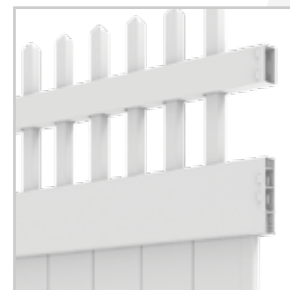

HAVEN SERIES

HOME SERIES