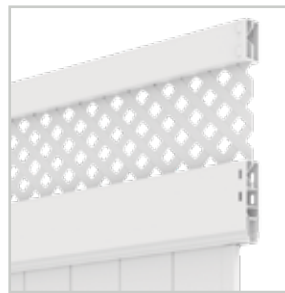

FUSION SERIES

ARROWWOOD HAVEN SERIES IN WHITE

ActiveYards
GlideLock® Boards

ARROWWOOD

Classically elegant, the **Arrowwood by ActiveYards** provides the perfect backdrop to your landscaping, garden bed or stone patio. With its diamond pattern lattice top section and solid lower section, it is the perfect combination of decorative styling and privacy. The **Arrowwood Harmony by ActiveYards** — offering a two-tone variation — allows you to customize your fence by combining different colors of posts and rails with another color for infill boards. Both also feature patented GlideLock boards that lock tightly together with no gaps and StayStraight rails that help decrease bending or sagging over time.