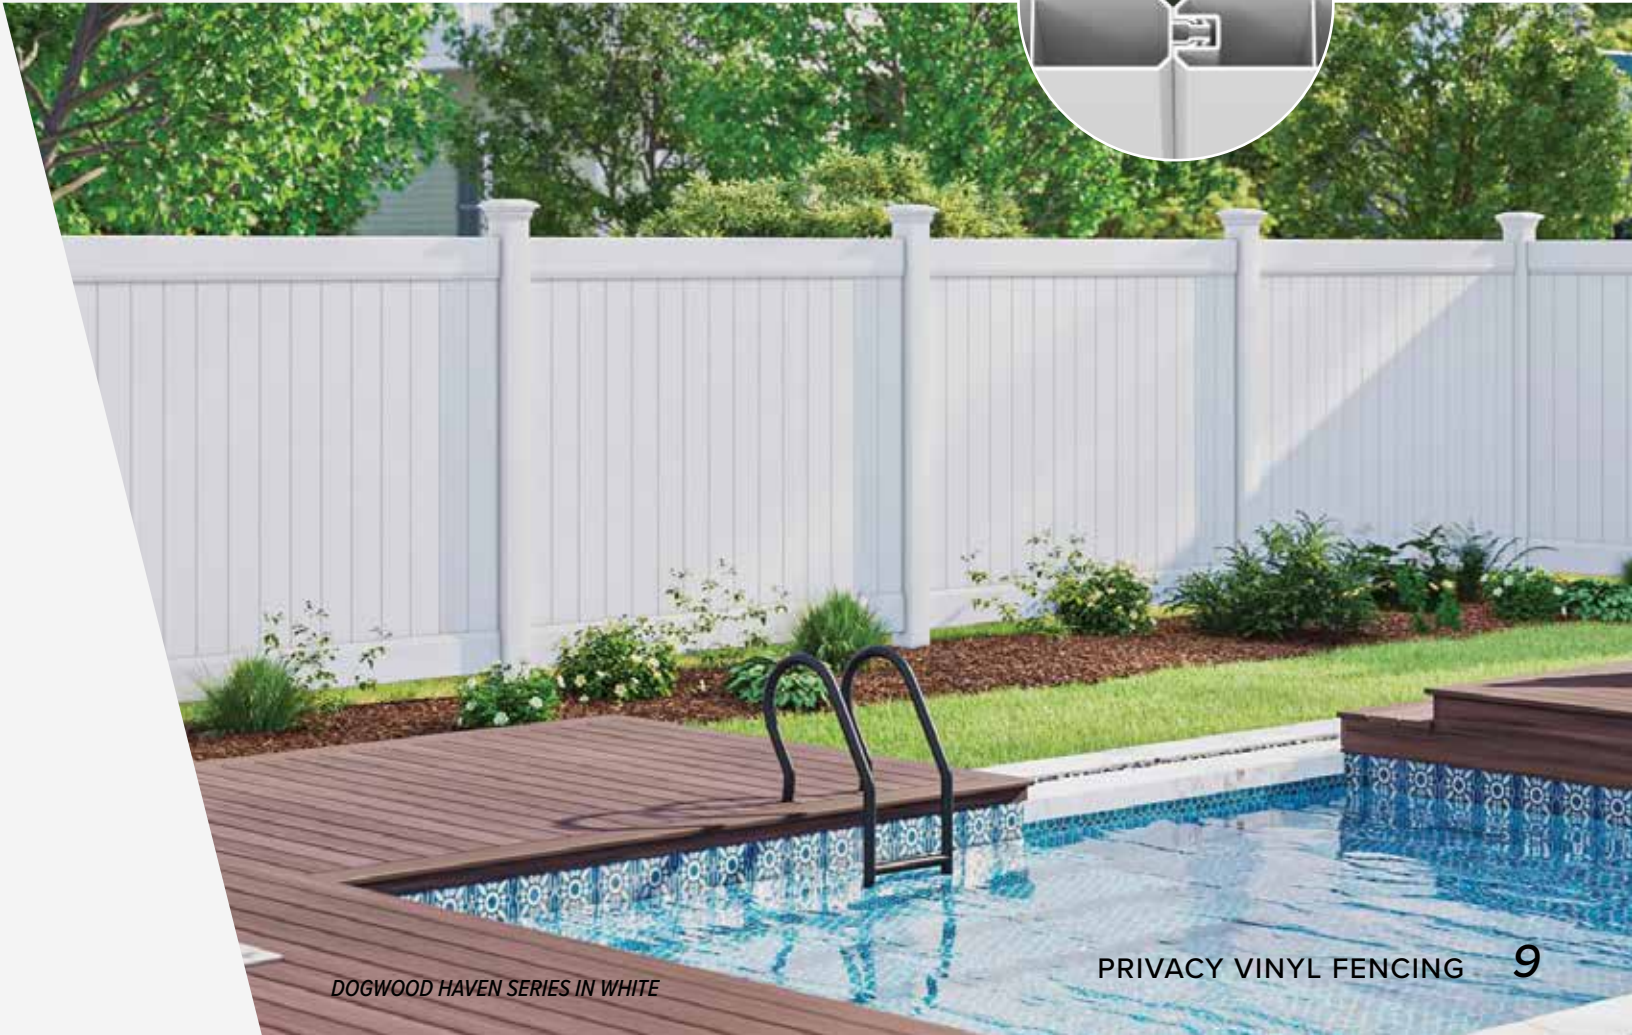

DOGWOOD HAVEN SERIES IN WHITE