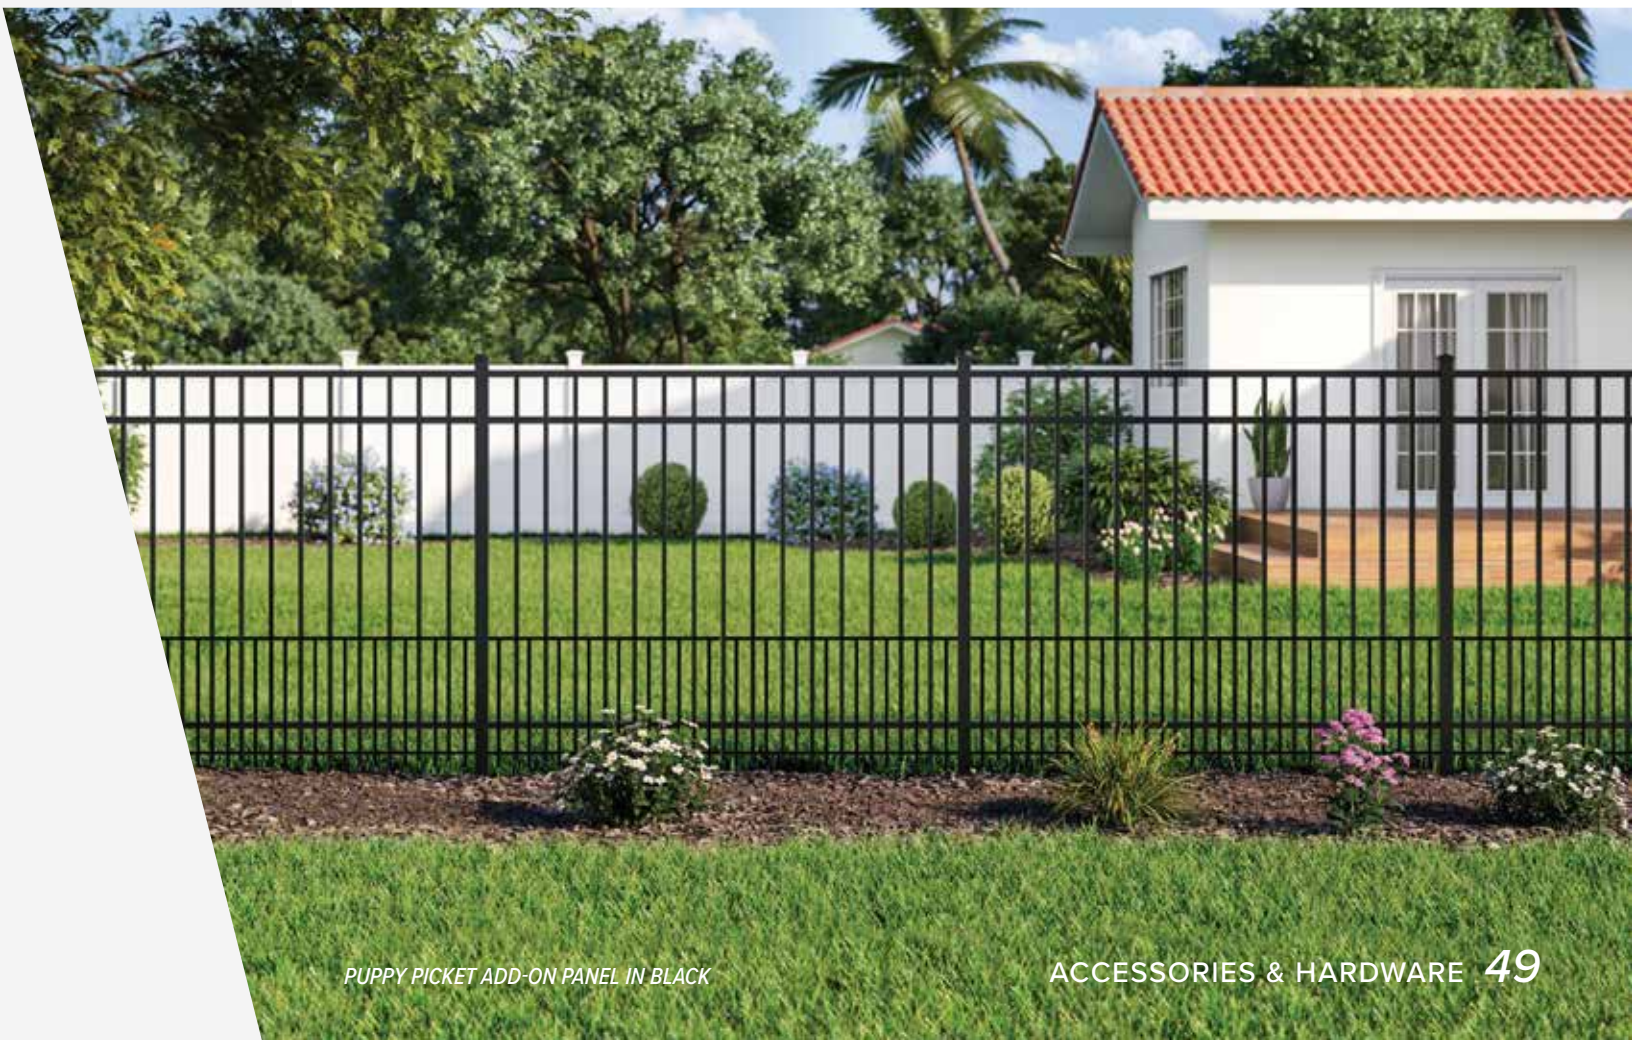

Black

COMPATIBLE WITH HARBOR SERIES