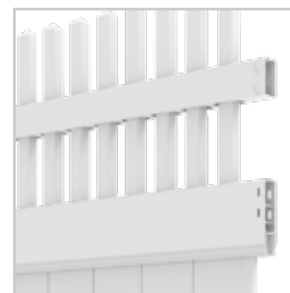

MOONSTONE

With a contemporary open spindle top design, the **Moonstone by ActiveYards** is the perfect balance between picket and privacy fencing — offering you the best of both styles. The picket top section allows air to easily pass between spindles and the bottom section offers privacy with patented GlideLock boards that lock tightly together with no gaps. StayStraight rails provide structural durability to help decrease bending or sagging over time while securing infill boards and spindles.