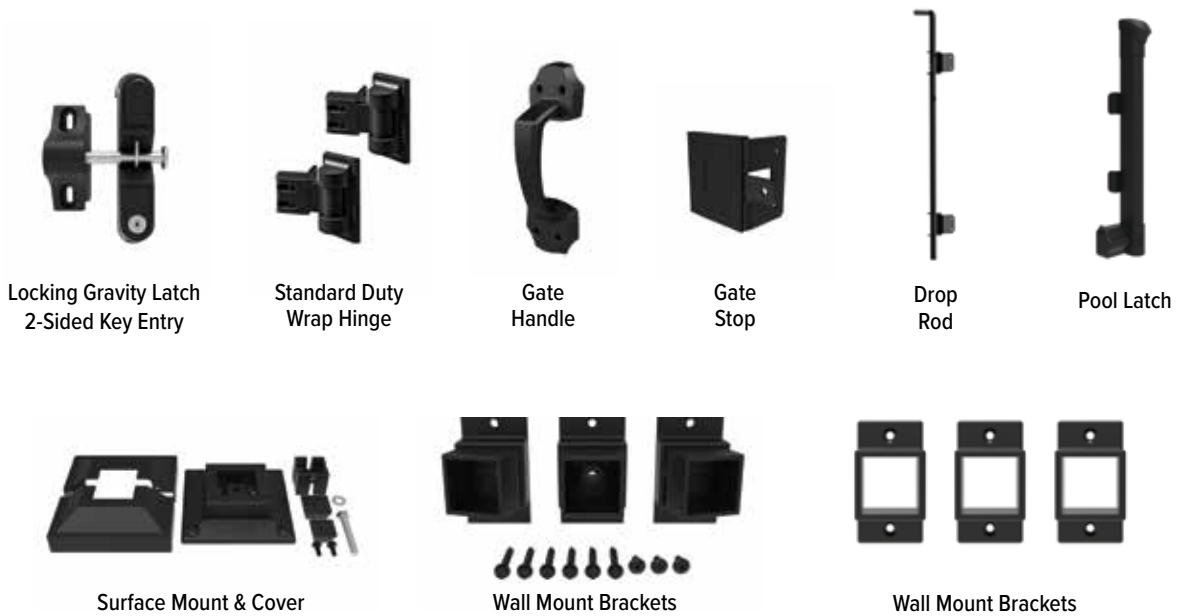

VINYL ACCESSORIES

FENCING POST CAPS

HARDWARE