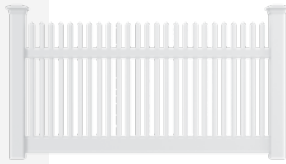

Chestnut Straight