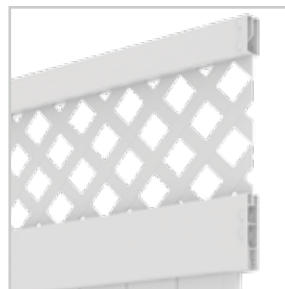

HAVEN SERIES

HOME SERIES