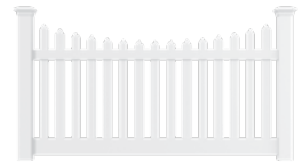

Primrose Scallop