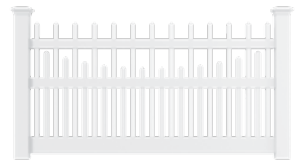

HAVEN SERIES

CHESTNUT

With its signature New England style, the **Chestnut by ActiveYards** features thin, square pickets with pyramid tops in straight, scallop, scallop stepped and scallop staggered variations — making it the perfect accent to your garden bed or walkway. Utilizing StayStraight rails that help decrease bending or sagging over time, the Chestnut is an American classic.

HAVEN SERIES

Chestnut Straight

Chestnut Scallop

Chestnut Scallop Stepped

Chestnut Scallop Staggered

SILVERBELL STRAIGHT HAVEN SERIES IN WHITE

SILVERBELL

The perfect accent for a cottage style home, the **Silverbell by ActiveYards** provides an alternative to classic picket fence styles with its rectangular pickets and dog-ear tops. Designed to complement your flower beds and landscaping, this fence is available in straight or scallop variations and utilizes StayStraight rails which provide structural durability to help decrease bending or sagging over time.