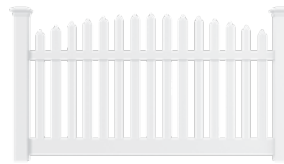

Primrose Arched