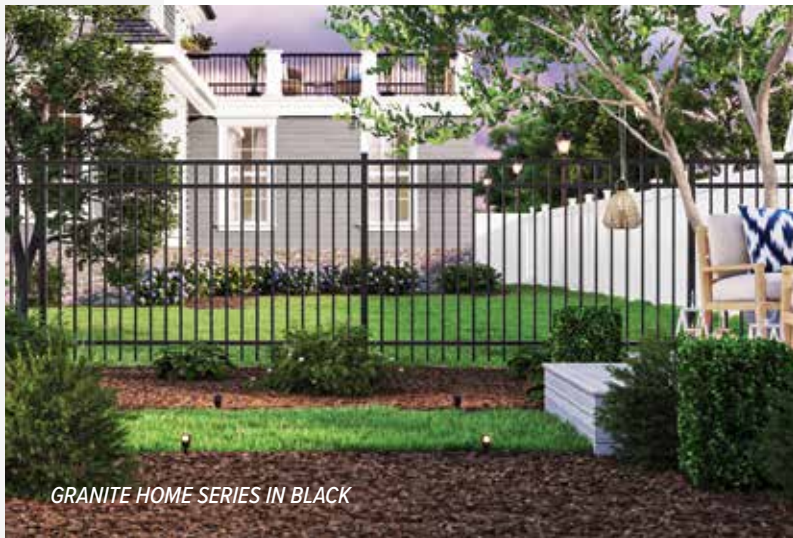

GRANITE HOME SERIES IN BLACK

CORIGIN COLLECTION

HAVEN SERIES — 4', 4½', 5', 6' HEIGHTS

Black

HOME SERIES — 4', 4½', 5', 6' HEIGHTS

Black

HARBOR SERIES

— 3', 4', 4½', 5', 6' HEIGHTS

Black

— 4', 4½', 5' HEIGHTS

Pewter

— 4', 4½', 5' HEIGHTS

Matte Black