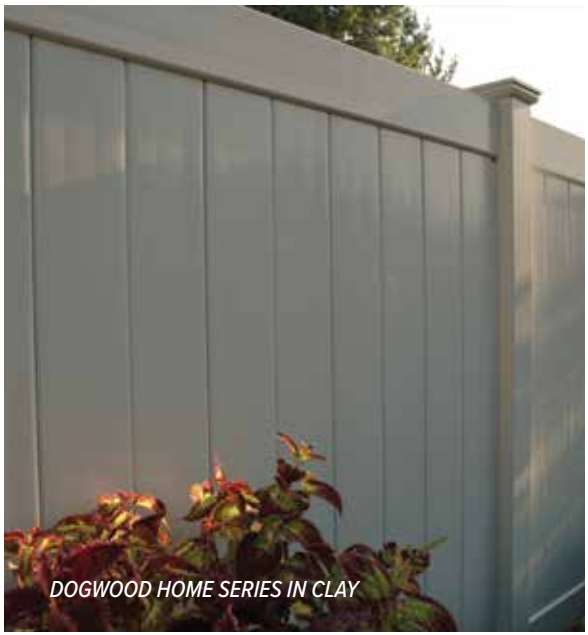

VINYL FENCING

DOGWOOD

This popular style provides you with privacy from post-to-post. The **Dogwood by ActiveYards** is built to last and features patented GlideLock infill boards that lock tightly together with no gaps. StayStraight rails provide structural durability to help decrease bending or sagging over time. Available in four solid colors and two wood grain options with multiple rail sizes — there is a Dogwood for every taste and budget.